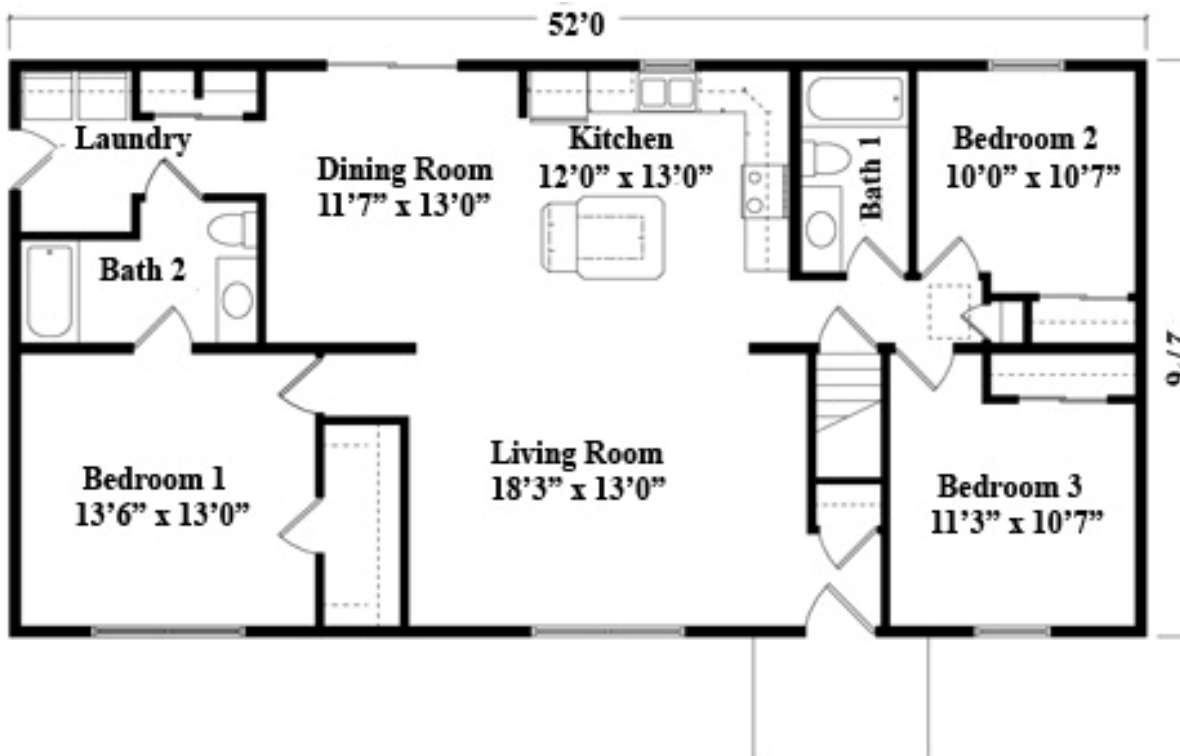

Premier Builders

The Ashton Ranch

1456 Sq. Ft.

**** Renderings and floor plans are promotional illustrations that approximate size and may depict optional or suggested features. ****